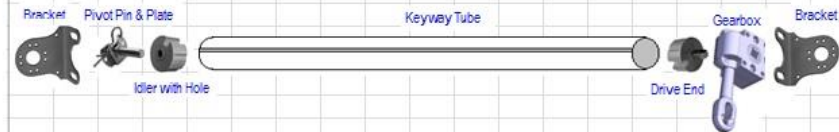

# CHANNEL - IT™

Side Channel Awning System